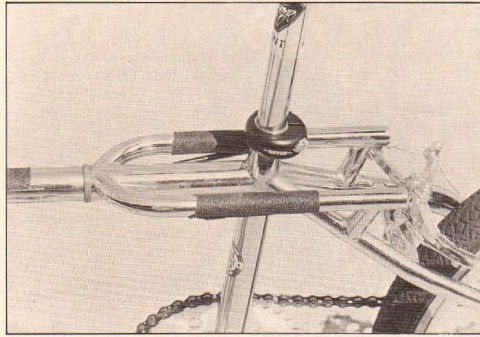

TRICK STAR

There are platforms all over this bike. Besides this one at the seat tube/top tube juncture, there are also platforms on the chain stays and on the forks.